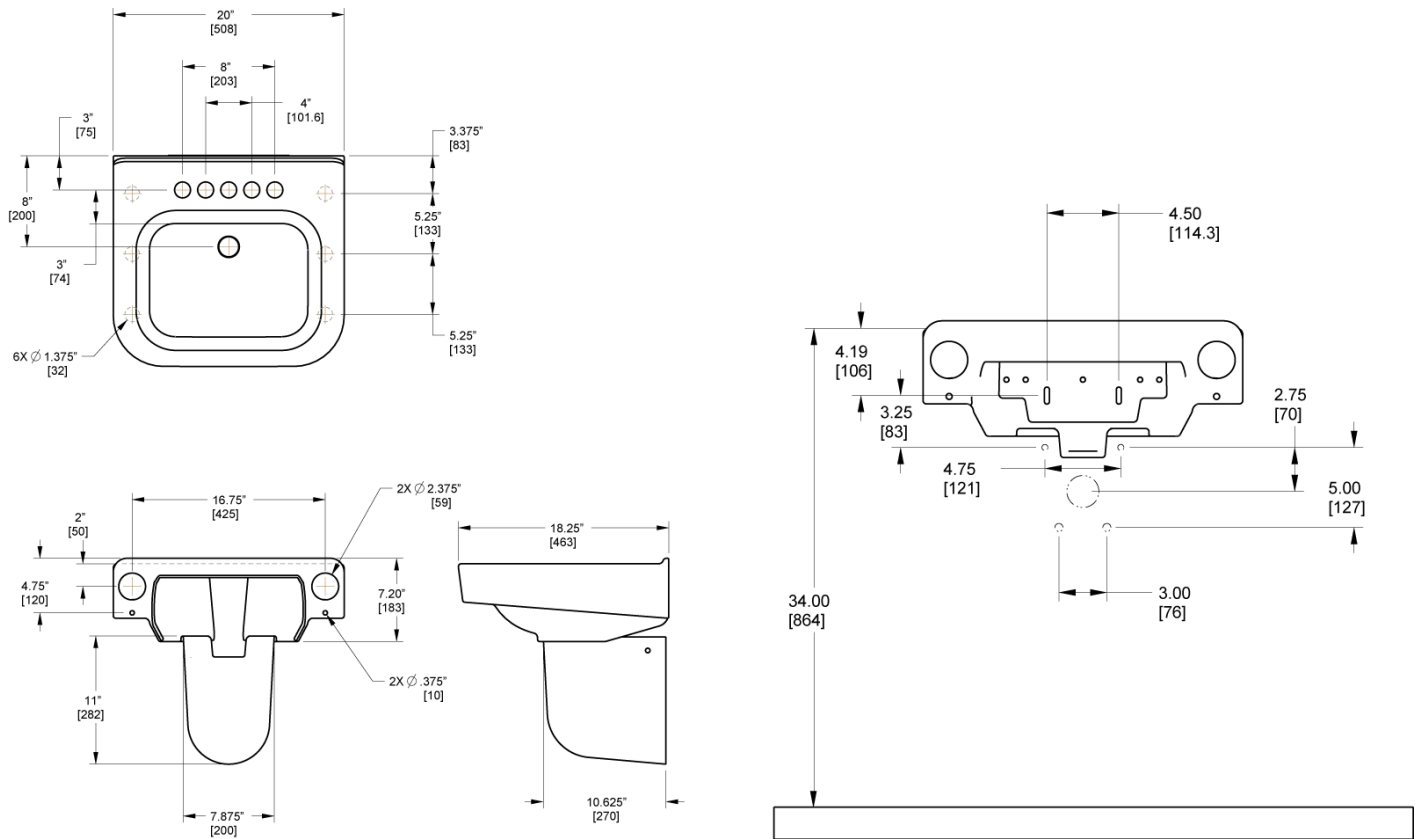

CODE NUMBER

3873106

DESCRIPTION

Vitreous China Wall-Mounted Ledgeback Lavatory.

DETAILS

- Centerset: Single
- Nominal Dimensions: 18 ¼" × 20" × 7 ¼" (464 × 508 × 184mm)

FEATURES

- White Vitreous China
- Wall mounted, ledgeback
- Rear overflow
- Single hole
- Carrier not included
- Mounting hardware included
- 20" x 18¼" (508 mm x 463 mm)

OPTIONAL CERAMIC SHROUD

- White vitreous china
- 7¾" x 10 ½" x 9¾" (197 mm x 267 mm x 248 mm)
- Mounting hardware included
- Must be specified separately Model SS-27, code 387678

DOWNLOADS

- [Wall-Hung Ledgeback Lavatory with Optional Shroud Installation](#)
- [Additional Downloads](#)

**COMPLIANCES & CERTIFICATIONS**

(ADA Compliant, cUPC Certified)

NOTES

All information contained within this document subject to change without notice.

All vitreous china dimensions shown in these drawings are nominal and not to scale. Dimensions can vary within the tolerances established in the governing ASME A112.19.2/CSA B45.1 standard. It is important to consider this when planning rough-in and plumbing layouts.

Lavatory does not meet ADA requirements when optional ceramic shroud is used.

ROUGH-IN

Sloan 10500 Seymour Ave, Franklin Park, IL 60131
Phone: 800.982.5839 • Fax: 800.447.8329 • sloan.com